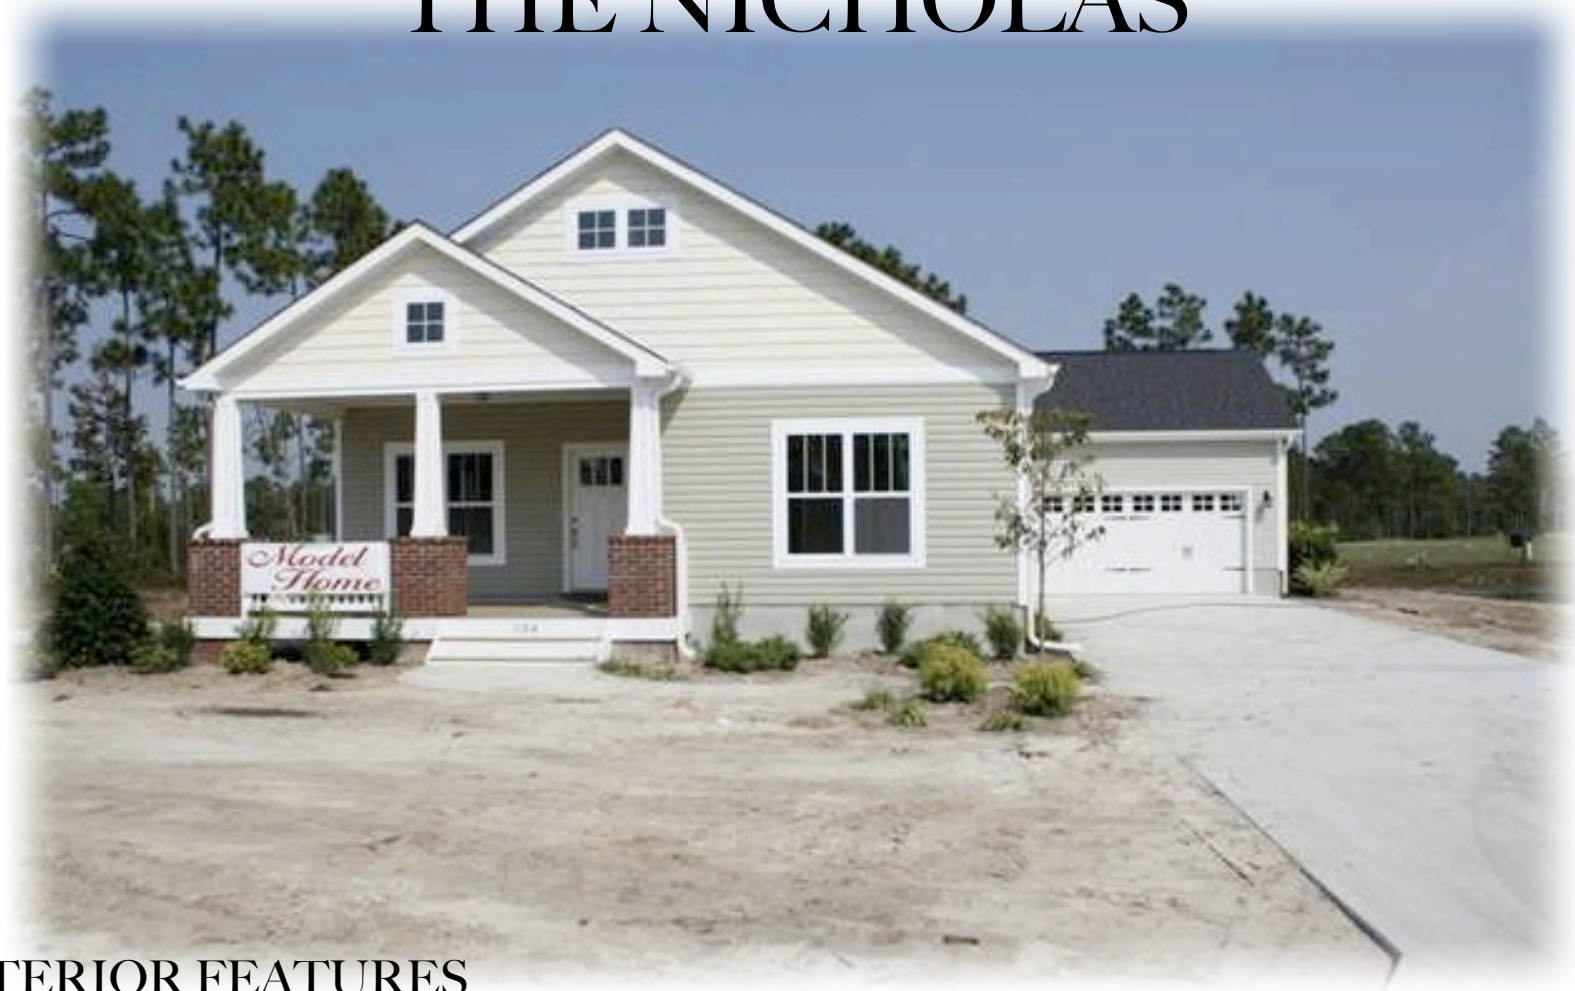

THE NICHOLAS

EXTERIOR FEATURES

Roof Material: 25 year dimensional shingles

Windows: Vinyl, insulated Low E single hung tilt, grills & screens

Garage Door: Carriage style with garage door opener

Drive: Concrete driveways and walkways

Entry Door: Insulated fiberglass front doors with glass

Foundation: 3 piece raised slab

THE NICHOLAS

INTERIOR FEATURES

- 9' Ceilings
- Crown molding on ceiling and cabinets
- 5 1/4" Base board
- 3 1/4" Trim-on doors & windows
- Brushed nickel hardware on cabinets, doors, light fixtures & faucets by Delta
- 55 Appliances
- Arch Top interior doors
- Bonded Builder 10 year structural warranty

1,667 Sq. Feet
(May Vary)

DETAILS

- 3 Bedrooms
- 2 Baths
- Living Room
- Kitchen breakfast bar
- Dining Room
- Storage
- Walk-In Closet
- 2 Car Garage
- Front Porch